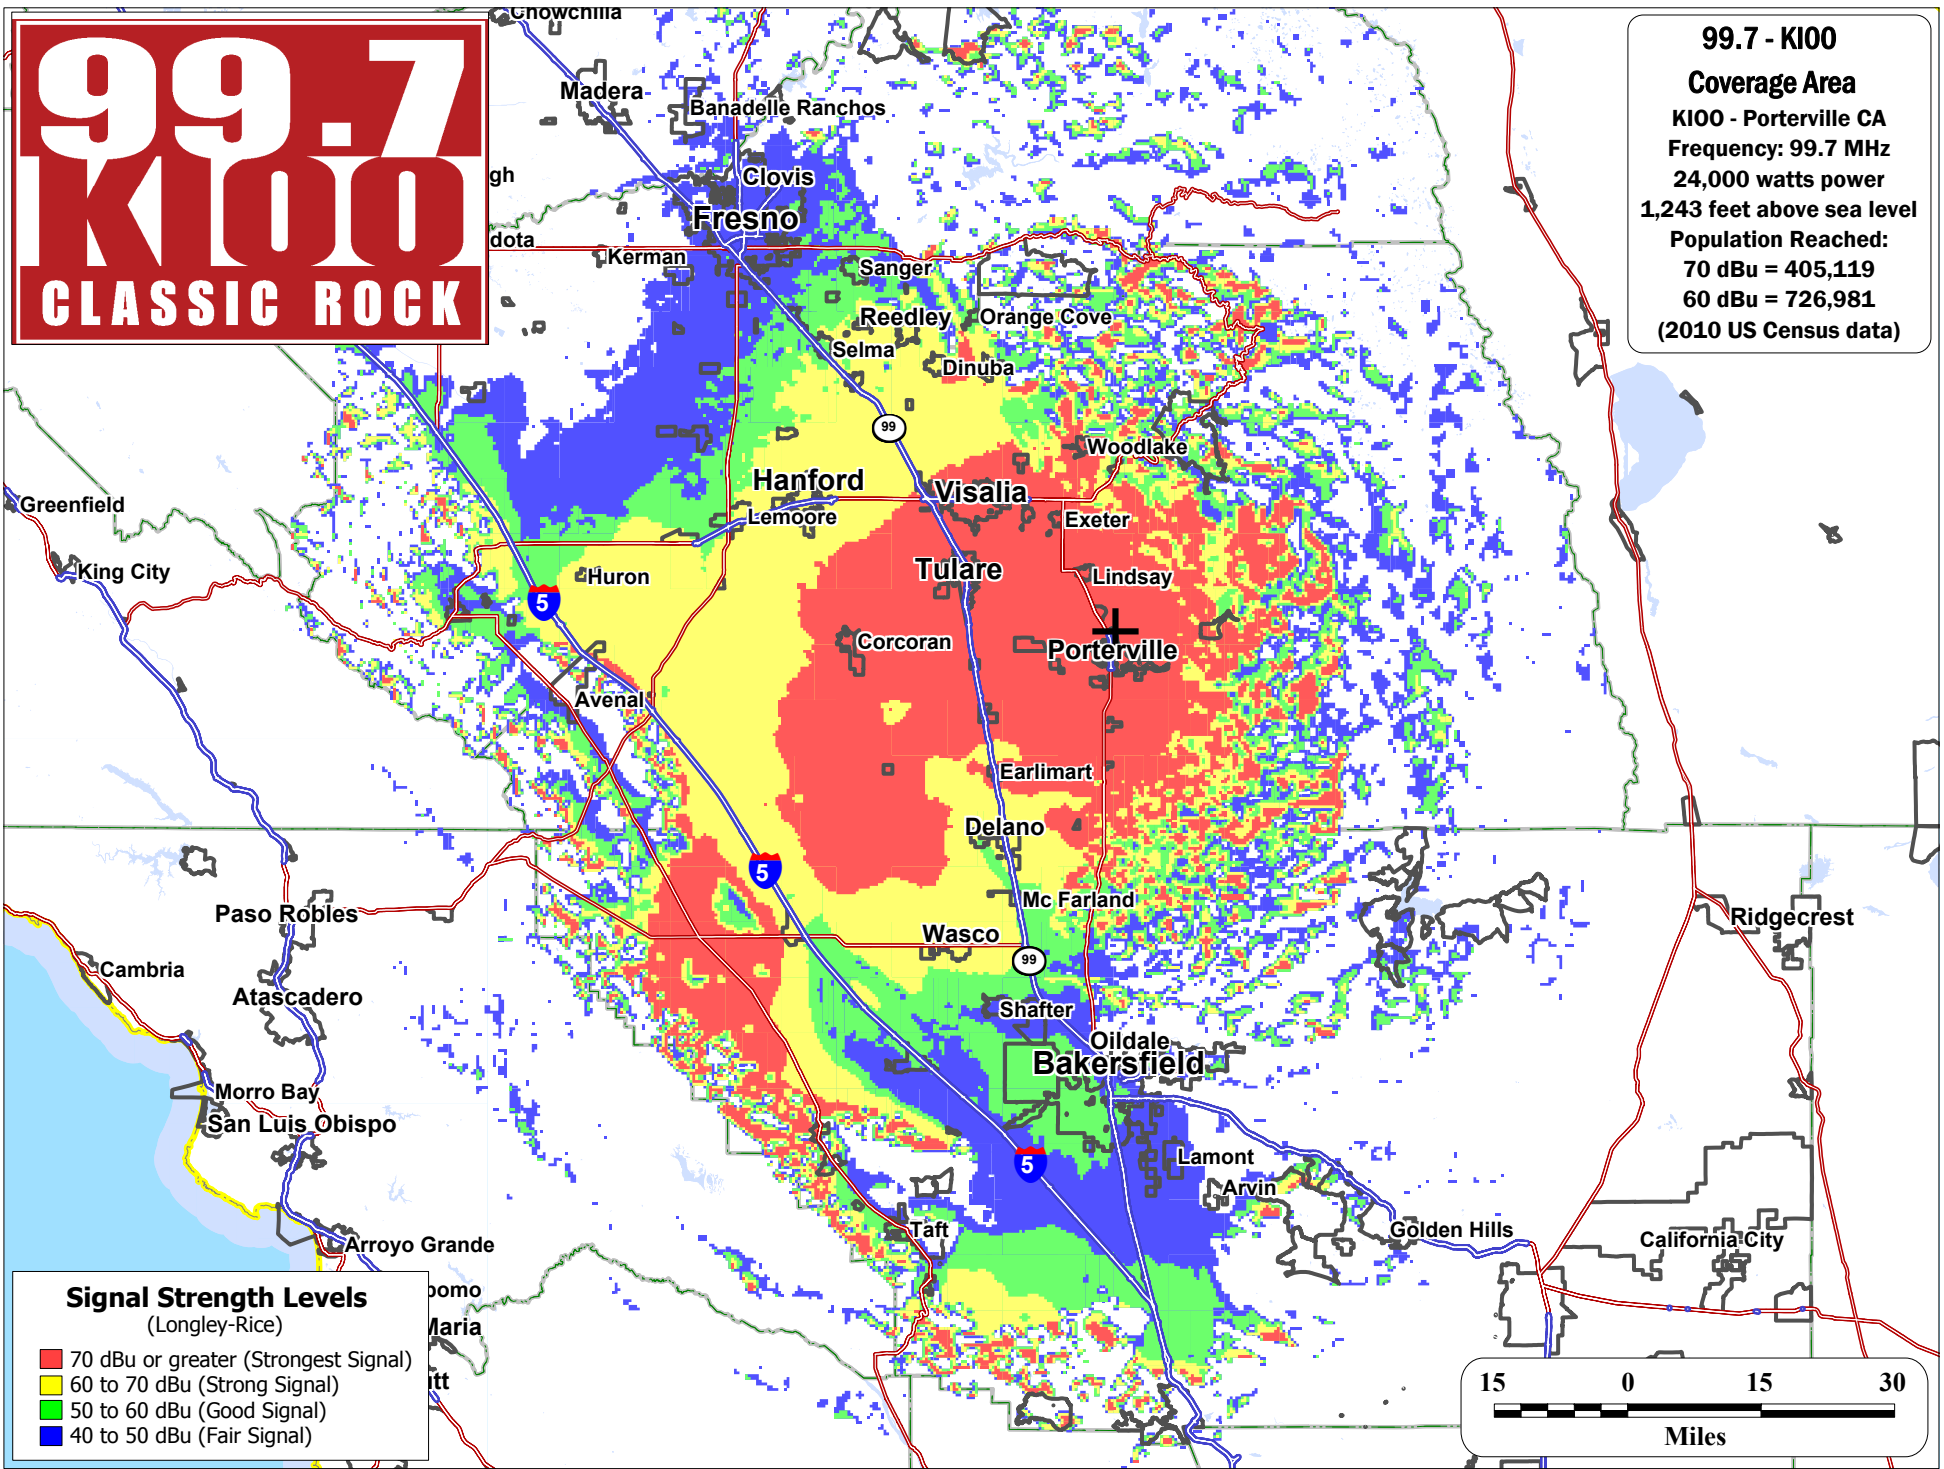

99.7 K100 CLASSIC ROCK

99.7 - K100
Coverage Area
 K100 - Porterville CA
 Frequency: 99.7 MHz
 24,000 watts power
 1,243 feet above sea level
 Population Reached:
 70 dBu = 405,119
 60 dBu = 726,981
 (2010 US Census data)

Signal Strength Levels
 (Longley-Rice)

- 70 dBu or greater (Strongest Signal)
- 60 to 70 dBu (Strong Signal)
- 50 to 60 dBu (Good Signal)
- 40 to 50 dBu (Fair Signal)